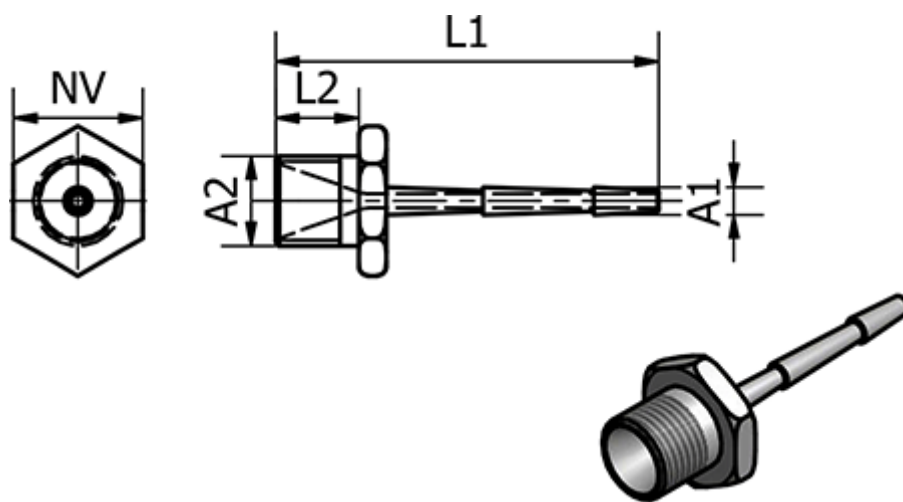

Data Sheet

Article number: 586239KES

Description: Tube Connector 239.K-ES, Ø9 - G 3/4"
Stainless

Measures

Ext. Hose Diameter A1	= 9
L1	= 50.5
L2	= 11
NV	= 27
Thread A2	= G 3/4"